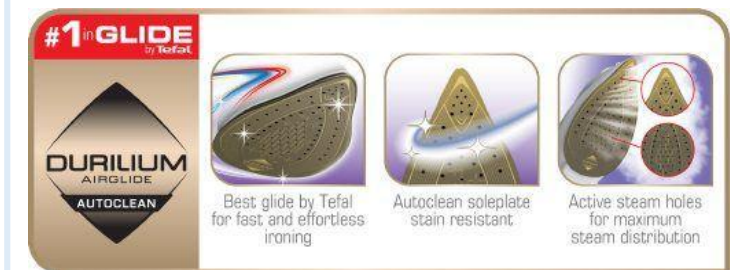

Convenient

Smart auto-off for extra safety
When accidentally left unattended, the iron automatically turns off.

Eco Setting to save energy
The Eco setting cuts energy use by 20%.*

Anti-drip to keep the linen spotless
The anti-drip function prevents water from dripping and staining your linen while ironing.

Scale collector
Easy to collect and clean for long-lasting performance

Uniqueness

Durilium AirGlide Autoclean soleplate: #1 in glide*
*External test on coatings 2016

TurboPro Anti-Calc FV5646

Technical Data

COMFORT IN USE	
Ergonomic steam trigger	YES
Stable rest hill	YES
Water tank capacity	300 ml
Water filling hole	Extra Large
Anti-drip	YES
Auto-Off	YES
Eco Mode	YES
Power cord length	2 m
SCALE MANAGEMENT	
Anti scale function	Integrated anti-scale and Anti-scale setting
OTHER FEATURES	
Colours	White/Old Gold
Country of origin	France
Packed product dimensions (d x w x h)	328 x 168 x 198 (MM)
Box weight	1,857 (KG)
Pack Quantity	4